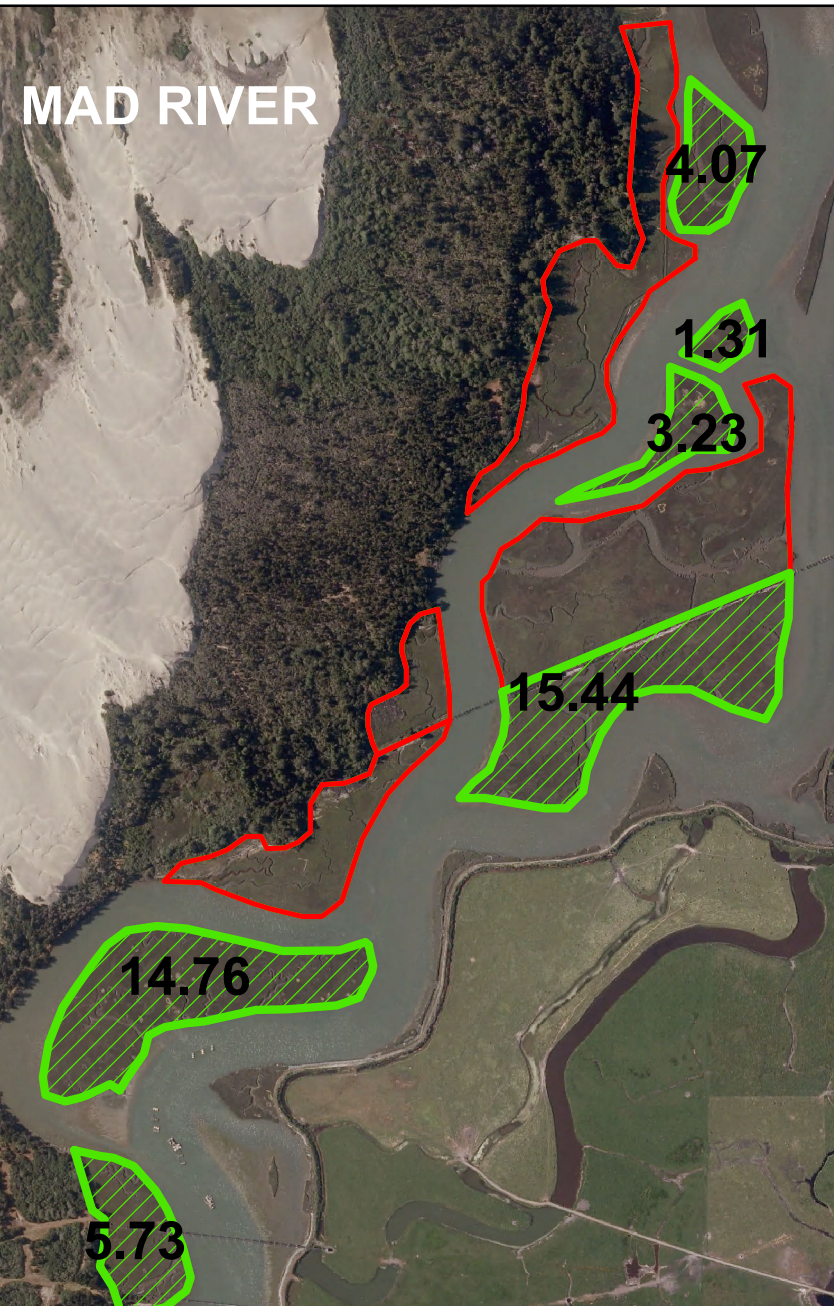

# Humboldt Bay Progress June 01, 2012

 Completed=161.4 Acres  Not Completed